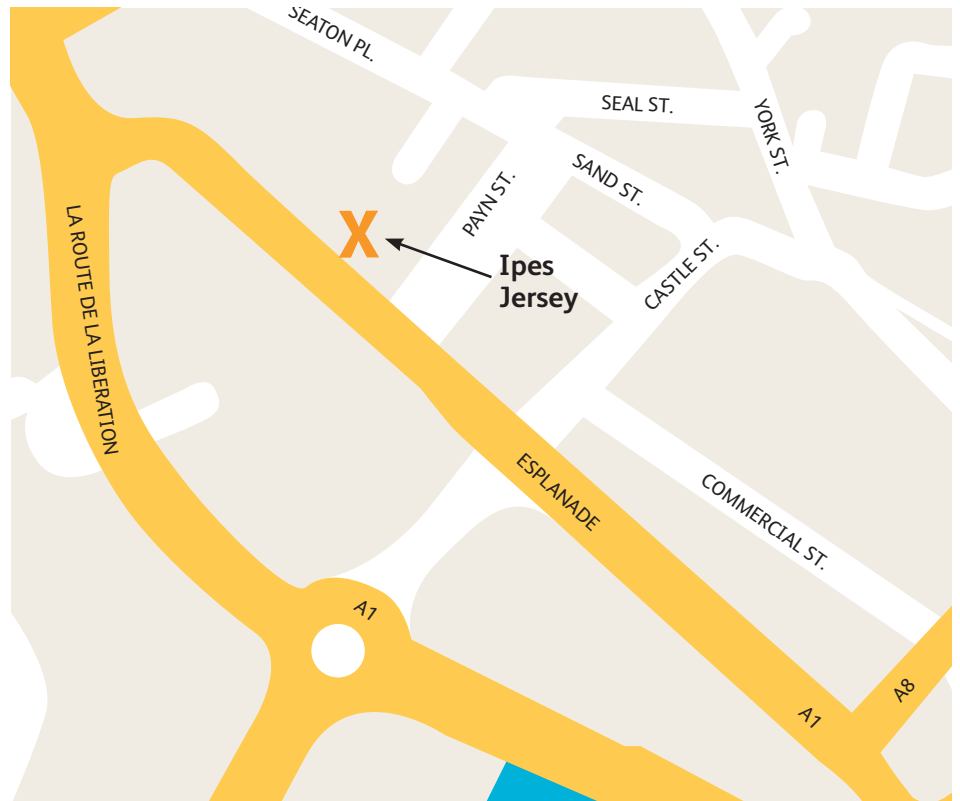

## Directions

Ipes Jersey is located in the island's capital St Helier and is situated on the Esplanade which overlooks the island's harbour and seafront.

It is a short walk away from the town centre and is approximately 20 minutes away from the airport by car.

### From Jersey Airport:

The easiest way to reach us is by taking a taxi into St Helier.

We are located at 37 Esplanade on the outskirts of the main town.

### From St Helier:

If however you are already in St Helier the easiest way to find us is from the main high street in the centre of town. From here, walk towards the waterfront until the road splits then turn left onto Castle Street. When you get to the traffic lights turn right onto the Esplanade and we are located on the right hand side after the turning to Payn Street.