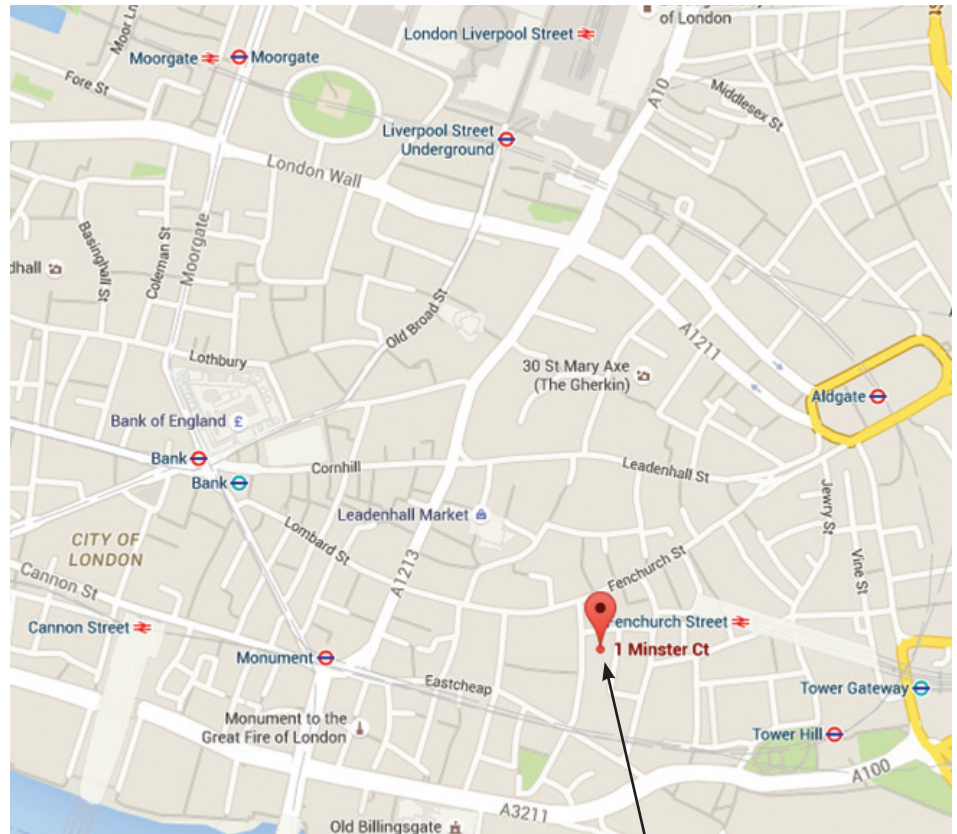

How to find Ipes UK

Directions

Ipes UK is situated at 1 Minster Court, a landmark building located in the heart of EC3 within close proximity to the Lloyd's building. Minster Court is bordered by Fenchurch Street, Mincing Lane and Mark Lane.

Bank, Fenchurch Street, Monument, Liverpool Street, Cannon Street and Tower Hill stations are all within walking distance.

From Tower Hill Station you:

Turn left out of the station towards Tower Hill and then right onto Tower Hill. Turn right onto Great Tower Street, then right onto Mark Lane. Our office is then on your left.

From Monument Station you:

Turn right out of Monument Station and walk along Eastcheap and then turn left onto Mincing Lane. Our office is then on your right.

Our address and contact details:

Ipes UK
9th Floor
1 Minster Court
Mincing Lane
London
EC3R 7AA

Tel: +44 20 7798 0900

MINSTER COURT